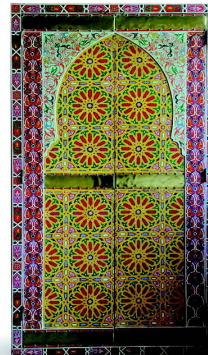

Fassi - 0002