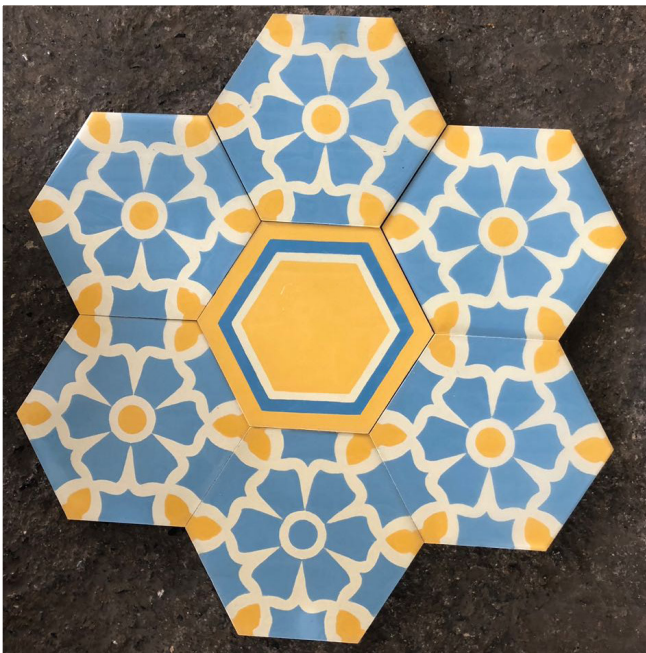

Rabat-3300318

Safi-3100118

Safi-3100218

Safi-3100318

Hexagonal tile is one of the different shapes of cement tiles that are available in our line of products. These tiles create a wonderful style to decorate your home, office, or outdoor ... Hexagonal cement tiles are available in different patterns, colors that can satisfy your needs.