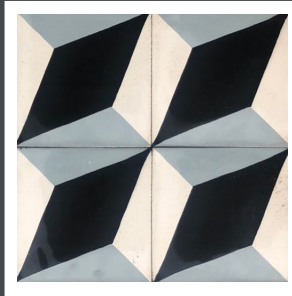

Ifrane-1600818