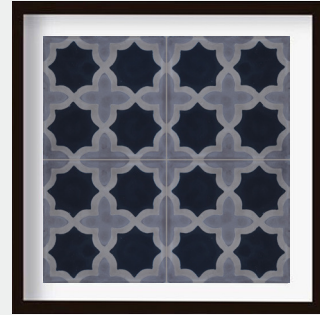

Challah-0700117

Challah-0700217

Challah-0700517

Dakhla-3500118

Dakhla-3500218

Dakhla-3500318

Rabat-3300118

Rabat-3300218

Rabat-3300318

Safi-3100118

Safi-3100218

Safi-3100318

Hexagonal tile is one of the different shapes of cement tiles that are available in our line of products. These tiles create a wonderful style to decorate your home, office, or outdoor ... Hexagonal cement tiles are available in different patterns, colors that can satisfy your needs.